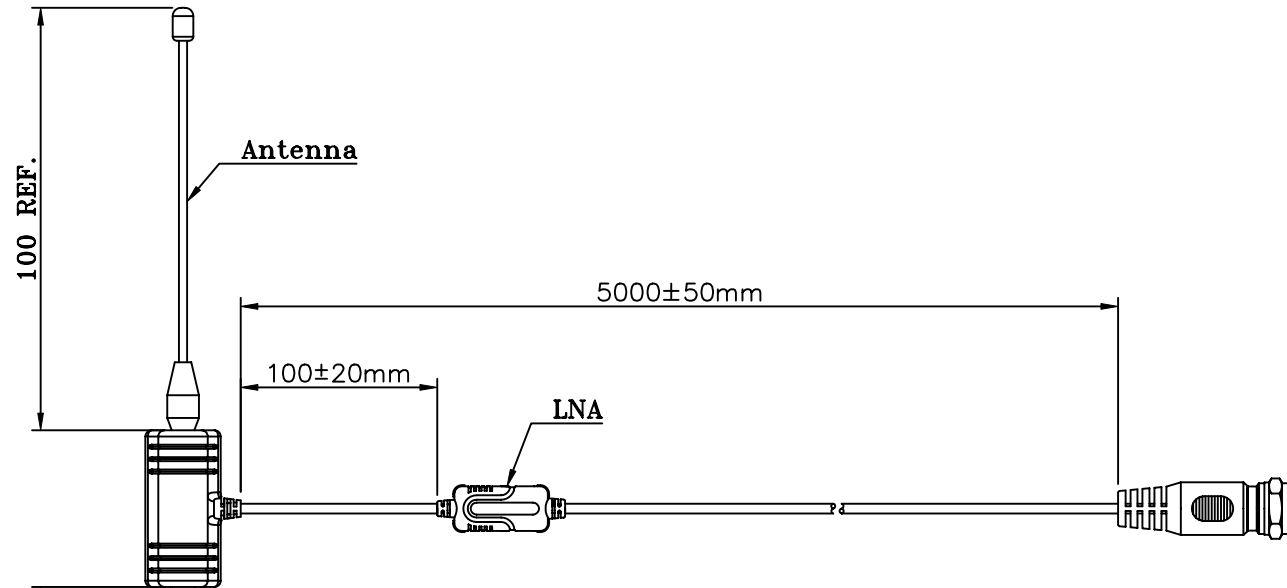

REV	DATE	DESCRIPTION	NAME
01	08.01.03	NEW RELEASE	WEN

Y151 SERIES CAR DVB-T ANTENNA

Y151-2121050

- CONN TYPE**
- PAL Male
 - F Male
- Antenna Type (Remove)**
- 100mmx2 (UHF)
 - 360mmx2 (VHF+UHF)
- LNA Type**
- Without LNA
 - With LNA(5V)
- Cable Type**
- UL-1365
- Cable Length**
- 030=3000mm
 - 050=5000mm

WIESON TECHNOLOGIES CO., LTD WIESON		PART NO.:	
		Y151-XXXXXXX	
TITLE:			
Car DVB-T Antenna Order Information			
DRAWN BY	WEN (WST)	DRAWING NO.	Y151-XXXXXXX
CHECKED BY		DRAWING SIZE	A3
APPROVED BY		UNIT	mm
SORTING NO.	WSC	PAGE	1 OF 1