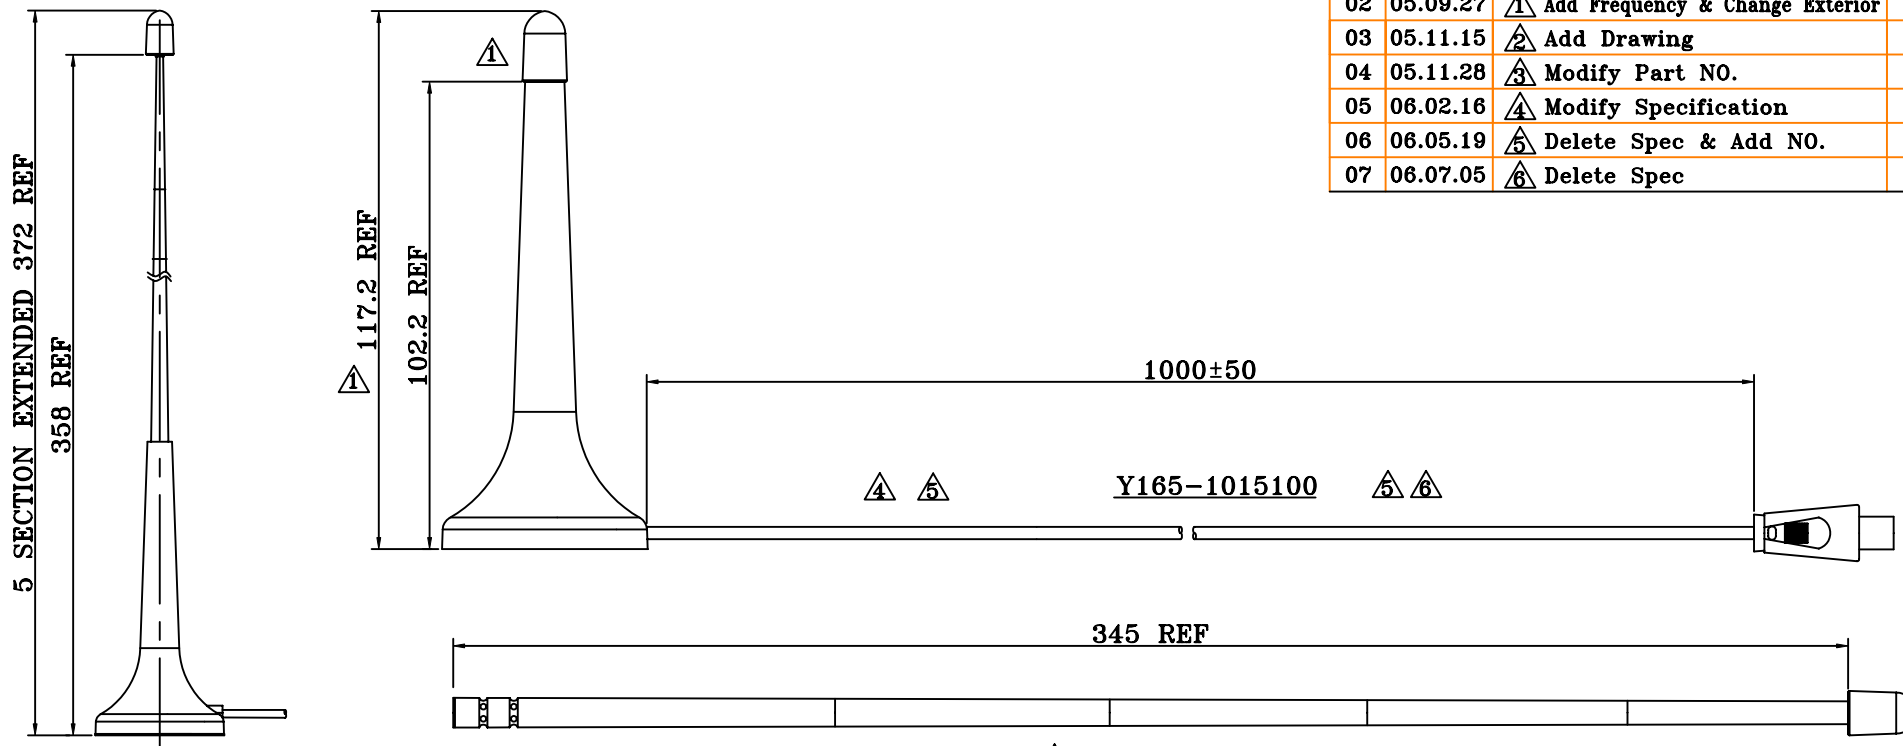

Y165 SERIES DVB-T PROTABLE ANTENNA

REV	DATE	DESCRIPTION	NAME
01	05.08.24	NEW RELEASE	RAY
02	05.09.27	△ Add Frequency & Change Exterior	Hui
03	05.11.15	△ Add Drawing	Hui
04	05.11.28	△ Modify Part NO.	Jack
05	06.02.16	△ Modify Specification	Jack
06	06.05.19	△ Delete Spec & Add NO.	WEN
07	06.07.05	△ Delete Spec	WEN

△ ANTENNA FULL EXTENSION STATE

△ Y165-XX X X XXX

△ 5 SECTION

CONN. TYPE

- △ 10. PAL MALE
- △ 20. F Male
- △ 40. SMB Male
- △ 60. MCX Male
- △ 80. MMCX Male

CABLE TYPE

- △ 1. UL 1365

CABLE LENGTH

- 050=500mm
- 100=1000mm
- 150=1500mm

FREQUENCY RANGE

- △ △ △ 5. 174~230MHz/470~860MHz

		PART NO.: Y165-XXXXXXXXXX	
TITLE: DVB-T Protatable Antenna			
DRAWN BY	RAY (WST)	DRAWING NO.	Y165-XXXXXXXXXX
CHECKED BY		DRAWING SIZE	1:1 A3
APPROVED BY		UNIT	mm
SORTING NO.	WSC	PAGE	1 OF 1