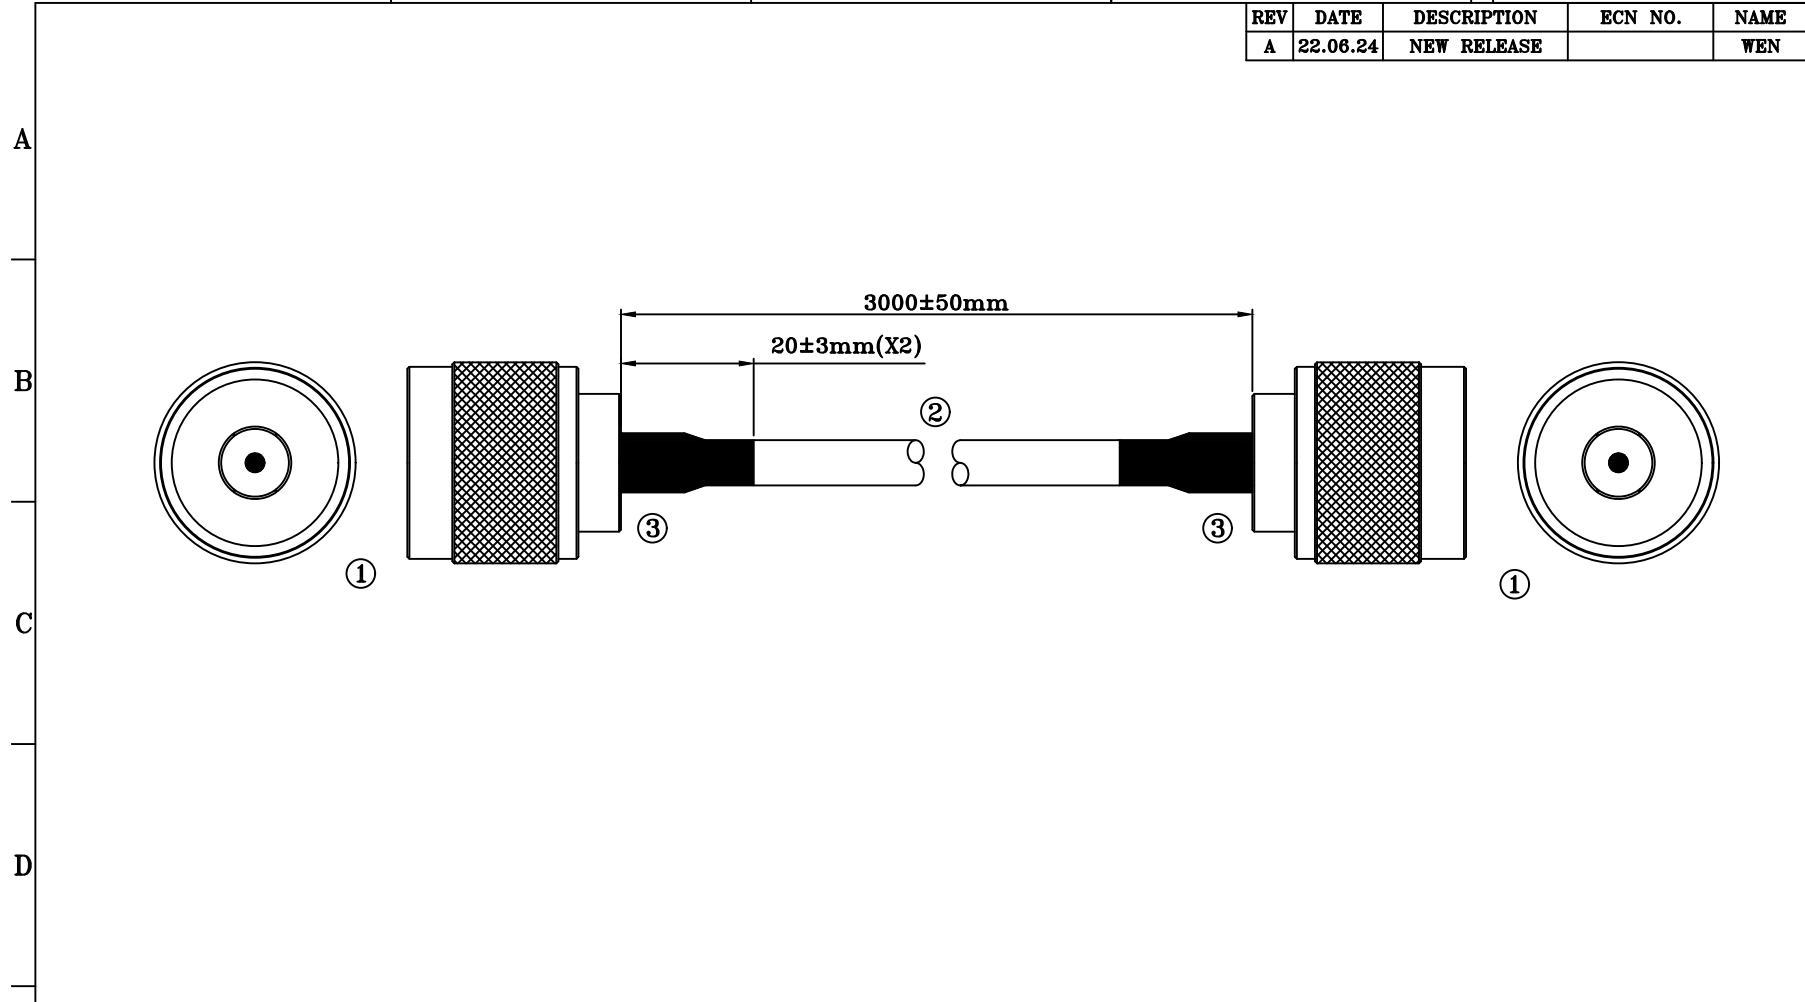

Customer Drawing

REV	DATE	DESCRIPTION	ECN NO.	NAME
A	22.06.24	NEW RELEASE		WEN

⑦								
⑥								
⑤								
E ④								
③	GHS-BB060	H.S TUBE ø6.0mm , L=20mm	2	DRAWN BY	WEN (WST)	DRAWING NO.	AR9851-XXXX-XXX-XX	
②	GR21-010001	CFD 200 COAXIAL CABLE , COLOR:BLACK	1	CHECKED BY		DRAWING SIZE	A3	
①	G7139-100002	N TYPE MALE , CONTACT GOLD PLATED , SHELL NICKEL PLATED	2	APPROVED BY		UNIT	mm	
NO.	ITEM	DESCRIPTION	QTY	SORTING NO.	WSC:WST	PAGE	1 OF 1	