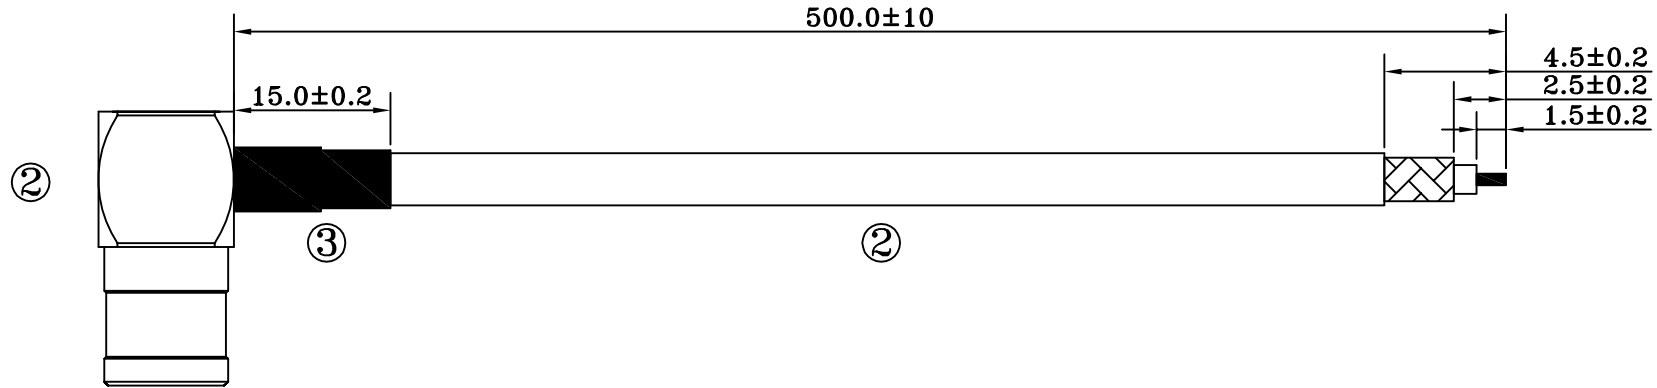

REV	DATE	DESCRIPTION	NAME
01	05.12.01	NEW RELEASE	James

7.									
6.									
5.									
4.									
3.	H.S TUBE	H.S TUBE , OD : 3.5 , L : 15mm , COLOR : BLACK	2						
2.	CABLE	RG-178 COAXIAL CABLE , OD : 2.54mm , COLOR : BROWN	1						
1.	CONNECTOR	SMB PLUG R/A , GOLD PLATED	1						
NO.	ITEM	DESCRIPTION	QTY	SORTING NO.	WST	UNIT	PAGE	mm	1 OF 1

WIESON TECHNOLOGIES CO., LTD

PART NO.:

G9851HT424-002

TITLE:

SMB MALE TO OPEN

DRAWN BY

James (WST)

DRAWING NO.

G9851HT424-004

CHECKED BY

DRAWING SIZE

A3

APPROVED BY

UNIT

mm

WST