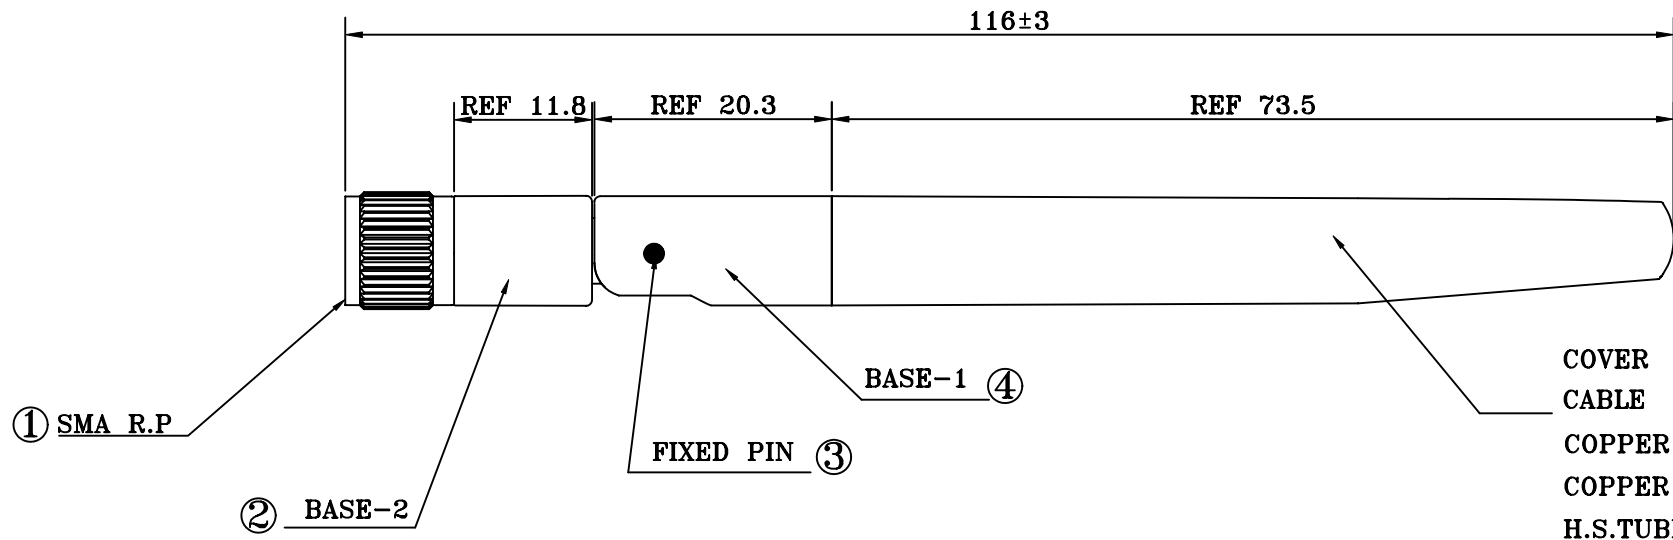

REV	DATE	DESCRIPTION	NAME
01	17.04.25	NEW RELEASE	

A  
B  
C  
D

- COVER ⑤
- CABLE ⑥
- COPPER ⑦
- COPPER ⑧
- H.S.TUBE ⑨

⑧	H.S.TUBE	H.S.TUBE , OD : 6.0mm , L = 15	1
⑧	COPPER	COPPER TUBE	1
⑦	COPPER	COPPER TUBE	1
⑥	GRG-178BUN01D18W	RG-178B/U COAXIAL CABLE ORANGE JACKET , OD:1.8mm	1
⑤	COVER	COVER , WHITE	1
④	GYM111-B020200	BASE-1 , WHITE	1
③	G0102-7801033C	FIXED PIN , WHITE COATING	2
②	GYM111-B030200	BASE-2 , WHITE	1
①	SMA Conn.	SMA MALE R.P, WHITE COATING	1
NO.	ITEM	DESCRIPTION	QTY

WIESON TECHNOLOGIES CO., LTD WIESON	PART NO.:	
	GY121HT632-001	
TITLE:		
SMA DUAL BAND ANTENNA		
DRAWN BY	Wen (WST)	DRAWING NO.
CHECKED BY		DRAWING SIZE
APPROVED BY		UNIT
		mm
SORTING NO.	WSC	PAGE
		1 OF 1