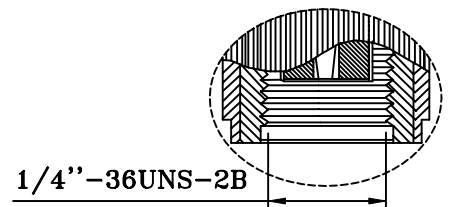

REV	DATE	DESCRIPTION	NAME
01	17.04.25	NEW RELEASE	

A  
B  
C  
D

- COVER ⑤
- CABLE ⑥
- COPPER ⑦
- COPPER ⑧
- H.S.TUBE ⑨

⑧	H.S.TUBE	H.S.TUBE , OD : 6.0mm , L = 15	1
⑧	COPPER	COPPER TUBE	1
⑦	COPPER	COPPER TUBE	1
⑥	GRG-178BUN01D18W	RG-178B/U COAXIAL CABLE ORANGE JACKET , OD:1.8mm	1
⑤	COVER	COVER , WHITE	1
④	GYM111-B020200	BASE-1 , WHITE	1
③	G0102-7801033C	FIXED PIN , WHITE COATING	2
②	GYM111-B030200	BASE-2 , WHITE	1
①	SMA Conn.	SMA MALE R.P, WHITE COATING	1
NO.	ITEM	DESCRIPTION	QTY

WIESON TECHNOLOGIES CO., LTD WIESON	PART NO.:	
	GY121HT632-001	
TITLE:		
SMA DUAL BAND ANTENNA		
DRAWN BY	Wen (WST)	DRAWING NO.
CHECKED BY		DRAWING SIZE
APPROVED BY		UNIT
		mm
SORTING NO.	WSC	PAGE
		1 OF 1